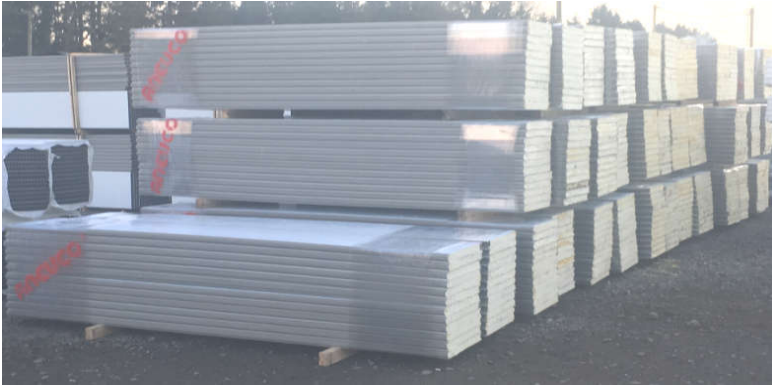

**Fox's Den**  
**Lislea,**  
**Virginia,**  
**Co. Cavan.**  
**A82 NR74**

**ANEUCO**  
**COVERING ALL OPTIONS**

**M: 00353 86 853 9393**  
**T: 00353 1 485 1323**  
**E: frank@aneuco.ie**  
**W: www.aneuco.ie**

**High Density Insulated 35mm, 50mm & 100mm Zeta Combi-board PVC Wall Panel range**

**Full Range of Accessories & Fixings**